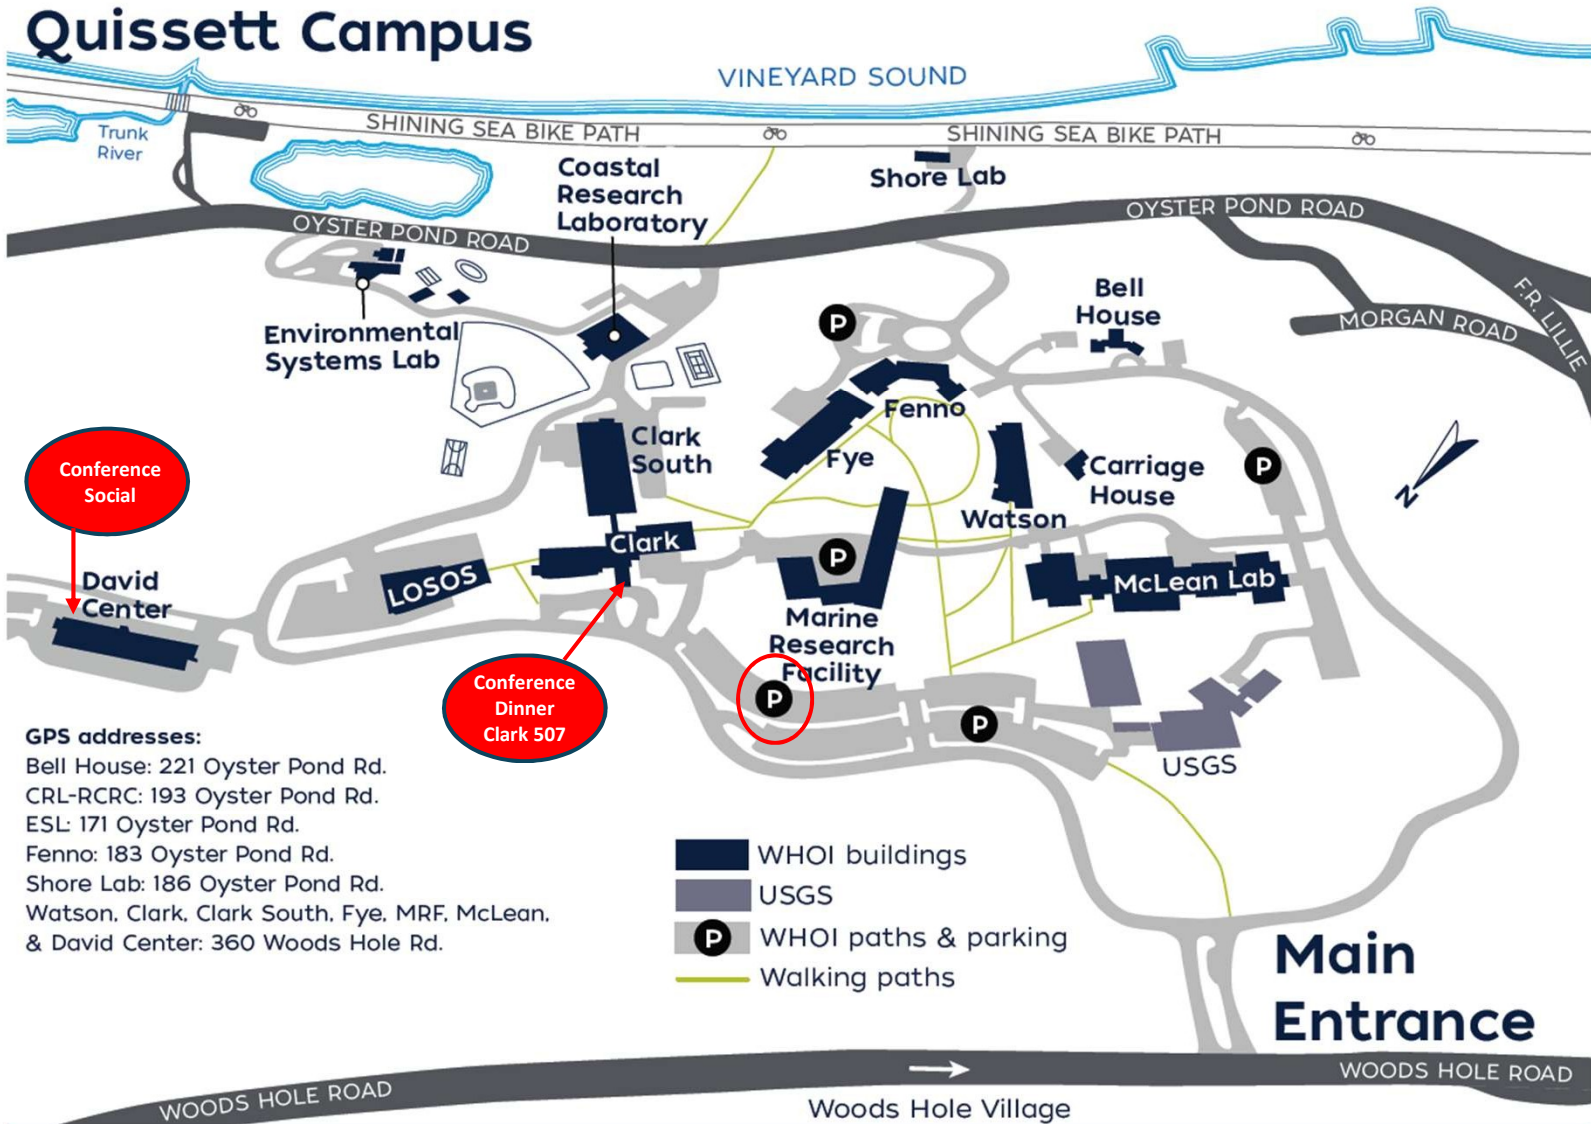

Village Campus

Quissett Campus

GPS addresses:

- Bell House: 221 Oyster Pond Rd.
- CRL-RCRC: 193 Oyster Pond Rd.
- ESL: 171 Oyster Pond Rd.
- Fenno: 183 Oyster Pond Rd.
- Shore Lab: 186 Oyster Pond Rd.
- Watson, Clark, Clark South, Fye, MRF, McLean, & David Center: 360 Woods Hole Rd.

- WHOI buildings
- USGS
- P WHOI paths & parking
- Walking paths