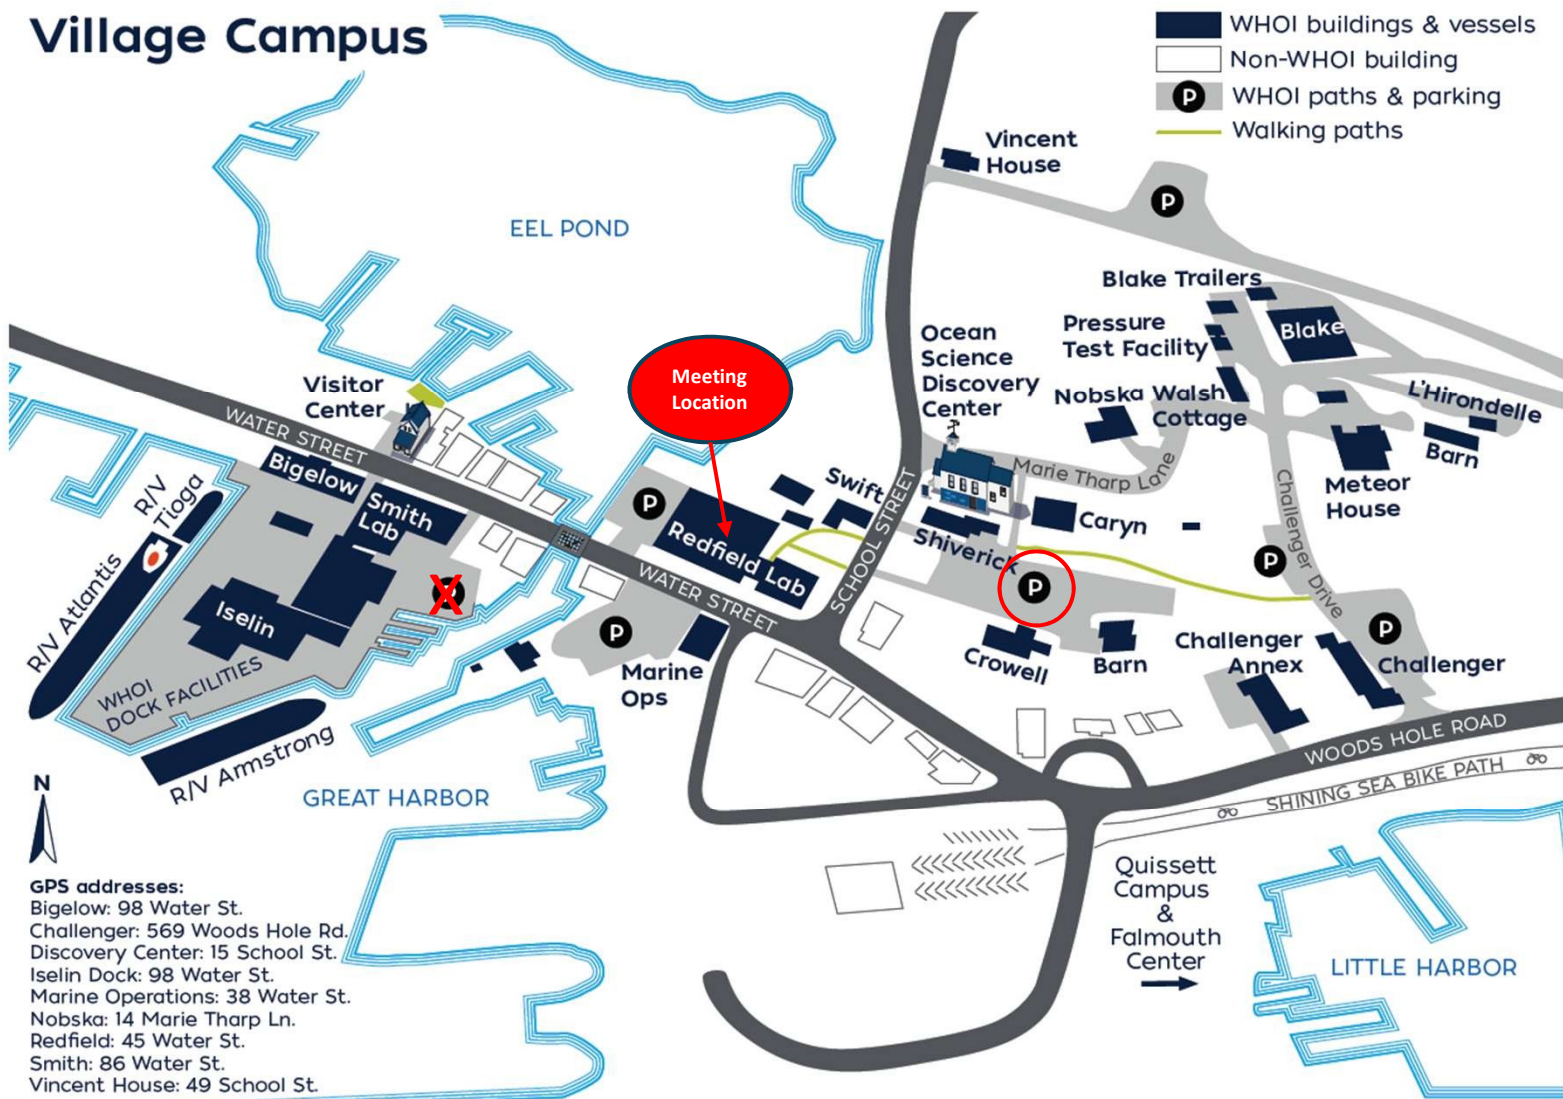

Village Campus

Quissett Campus

GPS addresses:

- Bell House: 221 Oyster Pond Rd.
- CRL-RCRC: 193 Oyster Pond Rd.
- ESL: 171 Oyster Pond Rd.
- Fenno: 183 Oyster Pond Rd.
- Shore Lab: 186 Oyster Pond Rd.
- Watson, Clark, Clark South, Fye, MRF, McLean, & David Center: 360 Woods Hole Rd.

- WHOI buildings
- USGS
- P WHOI paths & parking
- Walking paths